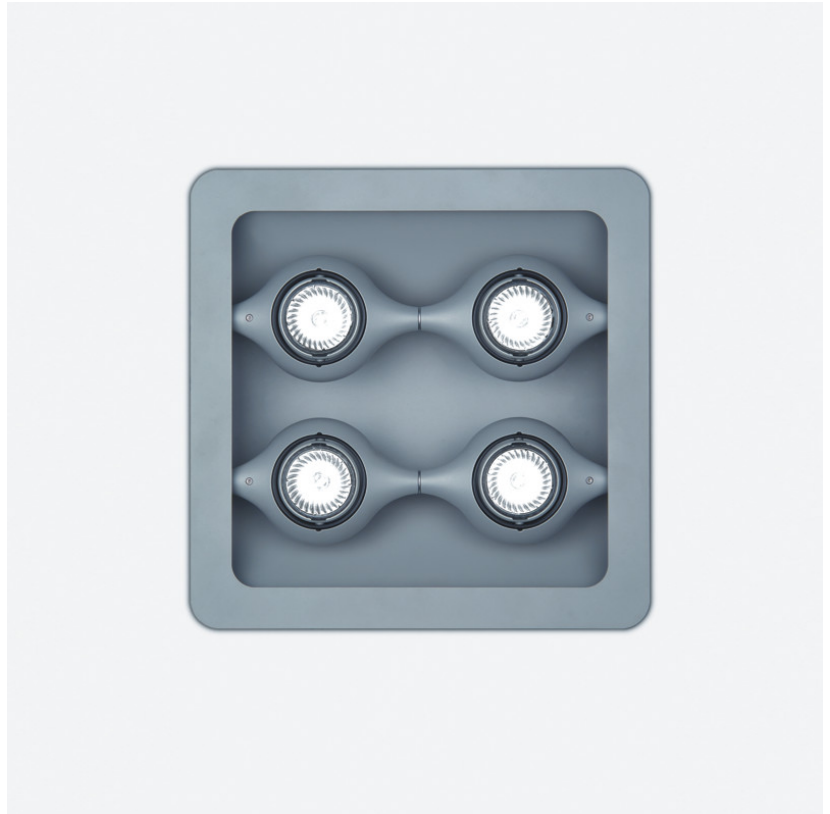

SPACE RECESSED

D96006

GENERAL

Series: Space
Brand: Milan
Division: Design
Mounting Type: Recessed
Mounting Location: Ceiling
Subcategory: Downlight

PHYSICAL

Shape: Square
Length (mm): 387
Length (in): 15 1/4
Width (mm): 387
Width (in): 15 1/4
Height (mm): 89
Height (in): 3 1/2
Light Distribution: Direct
Weight (kg): 3.2
Weight (lbs): 7
Diffuser: Glass - Sold Separately
Fixture Finish: Metallic Gray
Fixture Material: Metal

ELECTRICAL

Number of Lamps: 4
Lamp Type: LED Retrofit
Lamp Shape: MR16
Bulb Included: Bulb Not Included
Total Output Wattage (W): 20
Max. Wattage Per Lamp (W): 5
Lamp Base: GU10
Housing: Non - IC rated remodel housing is for use in non - insulated areas or where insulation is at least 3
Input Voltage (V): 120

LED

OPTICAL

RATINGS AND CERTIFICATIONS

Certified By: CSA Certified to UL and CSA Standards
IP rating: IP20

PROJECT	_____
TYPE	_____
NOTES	_____
QUANTITY	_____
DATE	_____