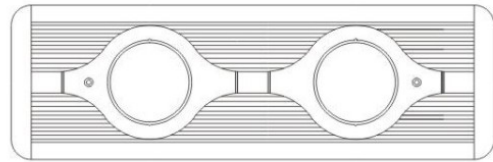

GENERAL

Series: Space
 Brand: Milan
 Division: Design
 Mounting Type: Surface
 Mounting Location: Wall
 Subcategory: Up/Down Light

PHYSICAL

Shape: Oblong
 Diameter (mm): 108
 Diameter (in): 4 ¼
 Height (mm): 70
 Height (in): 2 ¾
 Extension (mm): 159
 Extension (in): 6 ¼
 Light Distribution: Direct / Indirect
 Weight (kg): 1.4
 Weight (lbs): 3
 Diffuser: Glass sold Separately
 Fixture Finish: Metallic Gray
 Fixture Material: Glass / Aluminum

Series: Space
Brand: Milan
Division: Design
Mounting Type: Recessed
Mounting Location: Ceiling
Subcategory: Downlight

PHYSICAL

Shape: Rectangle
Length (mm): 445
Length (in): 17 1/2
Width (mm): 150
Width (in): 6
Height (mm): 89
Height (in): 3 1/2
Light Distribution: Direct
Weight (kg): 3.2
Weight (lbs): 7
Diffuser: Glass - Sold Separately
Fixture Finish: Metallic Gray
Fixture Material: Metal

Certified By: CSA Certified to UL and CSA Standards
IP rating: IP20

150mm 6"

89mm 3 1/2"

445mm 17 1/2"

SPACE RECESSED

D96006

GENERAL

Series: Space
Brand: Milan
Division: Design
Mounting Type: Recessed
Mounting Location: Ceiling
Subcategory: Downlight