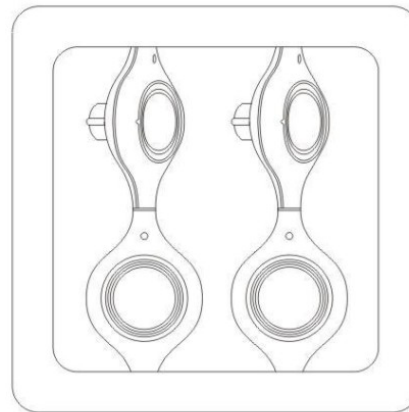

SPACE RECESSED

D96006

GENERAL

Series: Space
Brand: Milan
Division: Design
Mounting Type: Recessed
Mounting Location: Ceiling
Subcategory: Downlight

PHYSICAL

Shape: Square
Length (mm): 387
Length (in): 15 1/4
Width (mm): 387
Width (in): 15 1/4
Height (mm): 89
Height (in): 3 1/2
Light Distribution: Direct
Weight (kg): 3.2
Weight (lbs): 7
Diffuser: Glass - Sold Separately
Fixture Finish: Metallic Gray
Fixture Material: Metal

ELECTRICAL

Number of Lamps: 4
Lamp Type: LED Retrofit
Lamp Shape: MR16
Bulb Included: Bulb Not Included
Total Output Wattage (W): 20
Max. Wattage Per Lamp (W): 5
Lamp Base: GU10
Housing: Non - IC rated remodel housing is for use in non - insulated areas or where insulation is at least 3
Input Voltage (V): 120

LED

OPTICAL

RATINGS AND CERTIFICATIONS

Certified By: CSA Certified to UL and CSA Standards
IP rating: IP20

PROJECT	_____
TYPE	_____
NOTES	_____
QUANTITY	_____
DATE	_____