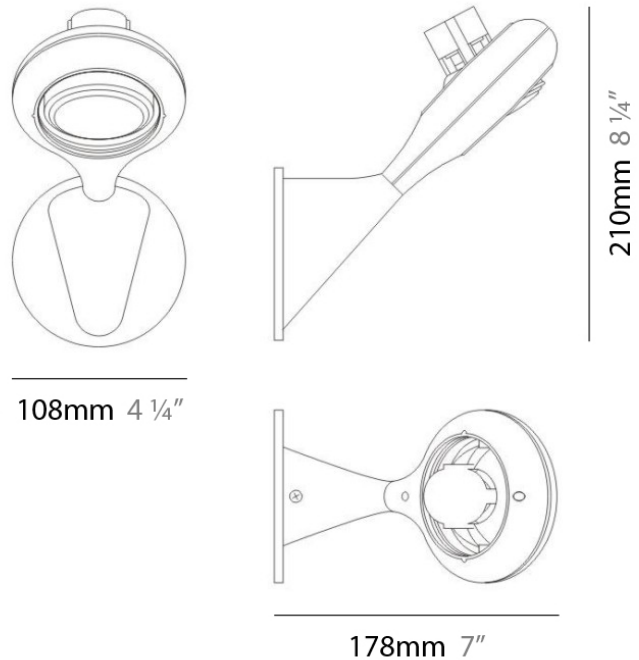

D93052

PROJECT
TYPE
NOTES
QUANTITY
DATE

GENERAL

Series: Space
Brand: Milan
Division: Design
Mounting Type: Surface
Mounting Location: Wall
Subcategory: Downlight

PHYSICAL

Shape: Oblong
Diameter (mm): 108
Diameter (in): 4 ¼
Height (mm): 178
Height (in): 7
Extension (mm): 178
Extension (in): 7
Light Distribution: Direct
Weight (kg): 1.4
Weight (lbs): 3
Diffuser: Glass - Sold Separately
Fixture Finish: Metallic Gray
Fixture Material: Glass / Aluminum

ELECTRICAL

Number of Lamps: 1
Lamp Type: LED Retrofit
Lamp Shape: MR20
Bulb Included: Bulb Not Included
Total Output Wattage (W): 8
Max. Wattage Per Lamp (W): 8
Lamp Base: GU10
Input Voltage (V): 120

LED

OPTICAL

RATINGS AND CERTIFICATIONS

Certified By: CSA Certified to UL and CSA Standards
IP rating: IP20