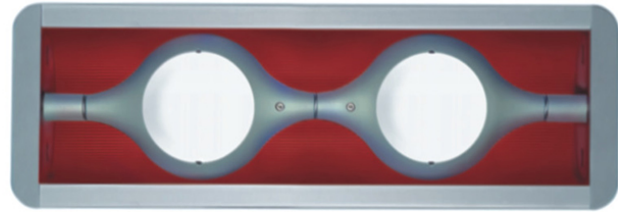

GENERAL

Series: Space
 Brand: Milan
 Division: Design
 Mounting Type: Surface
 Mounting Location: Wall
 Subcategory: Up/Down Light

PHYSICAL

Shape: Oblong
 Diameter (mm): 108
 Diameter (in): 4 ¼
 Height (mm): 70
 Height (in): 2 ¾
 Extension (mm): 159
 Extension (in): 6 ¼
 Light Distribution: Direct / Indirect
 Weight (kg): 1.4
 Weight (lbs): 3
 Diffuser: Glass sold Separately
 Fixture Finish: Metallic Gray
 Fixture Material: Glass / Aluminum

Series: Space
Brand: Milan
Division: Design
Mounting Type: Recessed
Mounting Location: Ceiling
Subcategory: Downlight

PHYSICAL

Shape: Rectangle
Length (mm): 445
Length (in): 17 1/2
Width (mm): 150
Width (in): 6
Height (mm): 89
Height (in): 3 1/2
Light Distribution: Direct
Weight (kg): 3.2
Weight (lbs): 7
Diffuser: Glass - Sold Separately
Fixture Finish: Metallic Gray
Fixture Material: Metal

ELECTRICAL

Number of Lamps: 2
Lamp Type: LED Retrofit
Lamp Shape: MR16
Bulb Included: Bulb Not Included
Total Output Wattage (W): 10
Max. Wattage Per Lamp (W): 5
Lamp Base: GU10

LED

OPTICAL

RATINGS AND CERTIFICATIONS

Certified By: CSA Certified to UL and CSA Standards
IP rating: IP20

150mm 6"

89mm 3 1/2"

445mm 17 1/2"

SPACE RECESSED

D96006

GENERAL

Series: Space
Brand: Milan
Division: Design
Mounting Type: Recessed
Mounting Location: Ceiling
Subcategory: Downlight